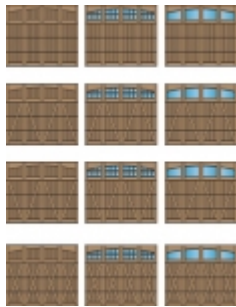

StreamWood Collection - Paint Grade Sitka Spruce Carriage House Door

Although the StreamWood™ is our entry-level, wood garage door product, you wouldn't know it from the quality of its construction. Incorporating frames made from Alaskan Sitka Spruce and fabricated using hardwood dowels, and mortise & tenon joinery. The StreamWood garage doors are prepared at the factory with two coats of primer paint and ready for exterior final colour.

StreamWood Collection - Paint Grade Sitka Spruce Carriage House Door Exterior Designs.

Arched Top - Single **Arched Top - Double**

BiFold **Square Top - Single** **Square Top - Double**

StreamWood Collection - Paint Grade Sitka Spruce Carriage House Door Exterior Colours.

Colours may not be exact. Please contact your local dealer for colour chips.

Options

StreamWood Collection - Paint Grade Sitka Spruce Carriage House Door(Windows)

Swing Out - Arched Top Swing Out - Square Top

Bi Fold - Square Top

Product Details:

Heights

Available in 7' & 8'

Widths

Available in 8', 9', 10', & 16'

Material

Mature Alaskan Sitka Spruce