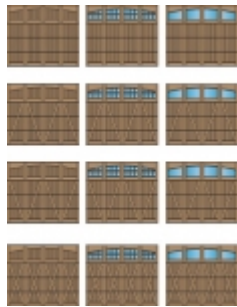

StreamWood Collection - Paint Grade Sitka Spruce Carriage House Door

Although the StreamWood™ is our entry-level, wood garage door product, you wouldn't know it from the quality of its construction. Incorporating frames made from Alaskan Sitka Spruce and fabricated using hardwood dowels, and mortise & tenon joinery. The StreamWood garage doors are prepared at the factory with two coats of primer paint and ready for exterior final colour.

StreamWood Collection - Paint Grade Sitka Spruce Carriage House Door Exterior Designs.

Arched Top - Single **Arched Top - Double**

BiFold **Square Top - Single** **Square Top - Double**

StreamWood Collection - Paint Grade Sitka Spruce Carriage House Door Exterior Colours.

Colours may not be exact. Please contact your local dealer for colour chips.

Options

StreamWood Collection - Paint Grade Sitka Spruce Carriage House Door(Windows)

Swing Out - Arched Top Swing Out - Square Top

Bi Fold - Square Top

Product Details:

Heights

Available in 7' & 8'

Widths

Available in 8', 9', 10', & 16'

Material

Mature Alaskan Sitka Spruce