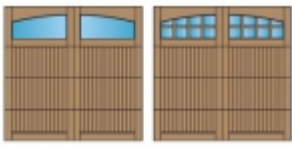

StreamWood Collection - Paint Grade Sitka Spruce Carriage House Door

Although the StreamWood™ is our entry-level, wood garage door product, you wouldn't know it from the quality of its construction. Incorporating frames made from Alaskan Sitka Spruce and fabricated using hardwood dowels, and mortise & tenon joinery. The StreamWood garage doors are prepared at the factory with two coats of primer paint and ready for exterior final colour.

StreamWood Collection - Paint Grade Sitka Spruce Carriage House Door Exterior Designs.

Arched Top - Single **Arched Top - Double**

BiFold **Square Top - Single** **Square Top - Double**

StreamWood Collection - Paint Grade Sitka Spruce Carriage House Door Exterior Colours.

Colours may not be exact. Please contact your local dealer for colour chips.

Options

StreamWood Collection - Paint Grade Sitka Spruce Carriage House Door(Windows)

Swing Out - Arched Top Swing Out - Square Top

Bi Fold - Square Top

Product Details:

Heights

Available in 7' & 8'

Widths

Available in 8', 9', 10', & 16'

Material

Mature Alaskan Sitka Spruce