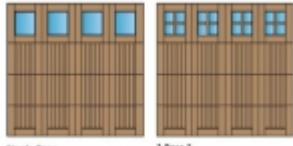

StreamWood Collection - Paint Grade Sitka Spruce Carriage House Door

Although the StreamWood™ is our entry-level, wood garage door product, you wouldn't know it from the quality of its construction. Incorporating frames made from Alaskan Sitka Spruce and fabricated using hardwood dowels, and mortise & tenon joinery. The StreamWood garage doors are prepared at the factory with two coats of primer paint and ready for exterior final colour.

StreamWood Collection - Paint Grade Sitka Spruce Carriage House Door Exterior Designs.

Arched Top - Single **Arched Top - Double**

BiFold **Square Top - Single** **Square Top - Double**

StreamWood Collection - Paint Grade Sitka Spruce Carriage House Door Exterior Colours.

Colours may not be exact. Please contact your local dealer for colour chips.

Options

StreamWood Collection - Paint Grade Sitka Spruce Carriage House Door(Windows)

Swing Out - Arched Top Swing Out - Square Top

Bi Fold - Square Top

Product Details:

Heights

Available in 7' & 8'

Widths

Available in 8', 9', 10', & 16'

Material

Mature Alaskan Sitka Spruce