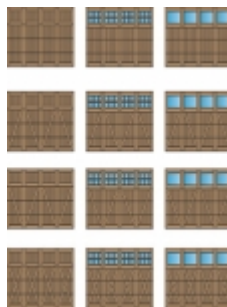

StreamWood Collection - Paint Grade Sitka Spruce Carriage House Door

Although the StreamWood™ is our entry-level, wood garage door product, you wouldn't know it from the quality of its construction. Incorporating frames made from Alaskan Sitka Spruce and fabricated using hardwood dowels, and mortise & tenon joinery. The StreamWood garage doors are prepared at the factory with two coats of primer paint and ready for exterior final colour.

StreamWood Collection - Paint Grade Sitka Spruce Carriage House Door Exterior Designs.

Arched Top - Single **Arched Top - Double**

BiFold **Square Top - Single** **Square Top - Double**

StreamWood Collection - Paint Grade Sitka Spruce Carriage House Door Exterior Colours.

Colours may not be exact. Please contact your local dealer for colour chips.

Options

StreamWood Collection - Paint Grade Sitka Spruce Carriage House Door(Windows)

Swing Out - Arched Top Swing Out - Square Top

Bi Fold - Square Top

Product Details:

Heights

Available in 7' & 8'

Widths

Available in 8', 9', 10', & 16'

Material

Mature Alaskan Sitka Spruce