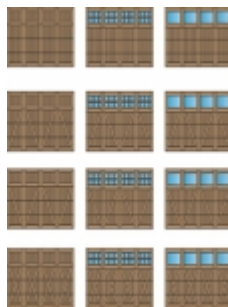

StreamWood Collection - Paint Grade Sitka Spruce Carriage House Door

Although the StreamWood™ is our entry-level, wood garage door product, you wouldn't know it from the quality of its construction. Incorporating frames made from Alaskan Sitka Spruce and fabricated using hardwood dowels, and mortise & tenon joinery. The StreamWood garage doors are prepared at the factory with two coats of primer paint and ready for exterior final colour.

StreamWood Collection - Paint Grade Sitka Spruce Carriage House Door Exterior Designs.

Arched Top - Single **Arched Top - Double**

BiFold **Square Top - Single** **Square Top - Double**

StreamWood Collection - Paint Grade Sitka Spruce Carriage House Door Exterior Colours.

Colours may not be exact. Please contact your local dealer for colour chips.

Options

StreamWood Collection - Paint Grade Sitka Spruce Carriage House Door(Windows)

Swing Out - Arched Top Swing Out - Square Top

Bi Fold - Square Top

Product Details:

Heights

Available in 7' & 8'

Widths

Available in 8', 9', 10', & 16'

Material

Mature Alaskan Sitka Spruce