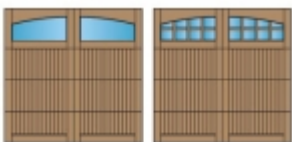

ArborShore Collection - Stain Grade Cedar Carriage House Door

ArborShore™ Collection garage doors feature the very best in wood garage door construction, utilizing vertical grain cut lumber, mature Alaskan Western Red Cedar, and uniform wood tone coloring throughout the door. Combining our stringent controls in lumber selection and incorporating the best techniques in wood garage door construction means there are simply no shortcuts in the construction of our ArborShore wood garage doors.

ArborShore Collection - Stain Grade Cedar Carriage House Door Exterior Designs.

Swing Out - Arched Top Swing Out - Square Top

Bi Fold - Square Top

ArborShore Collection - Stain Grade Cedar Carriage House Door(Windows)

Swing Out - Arched Top Swing Out - Square Top

Bi Fold - Square Top

Product Details:

Heights

Available in 7' & 8'

Widths

Available in 8', 9', 10', & 16'

Material