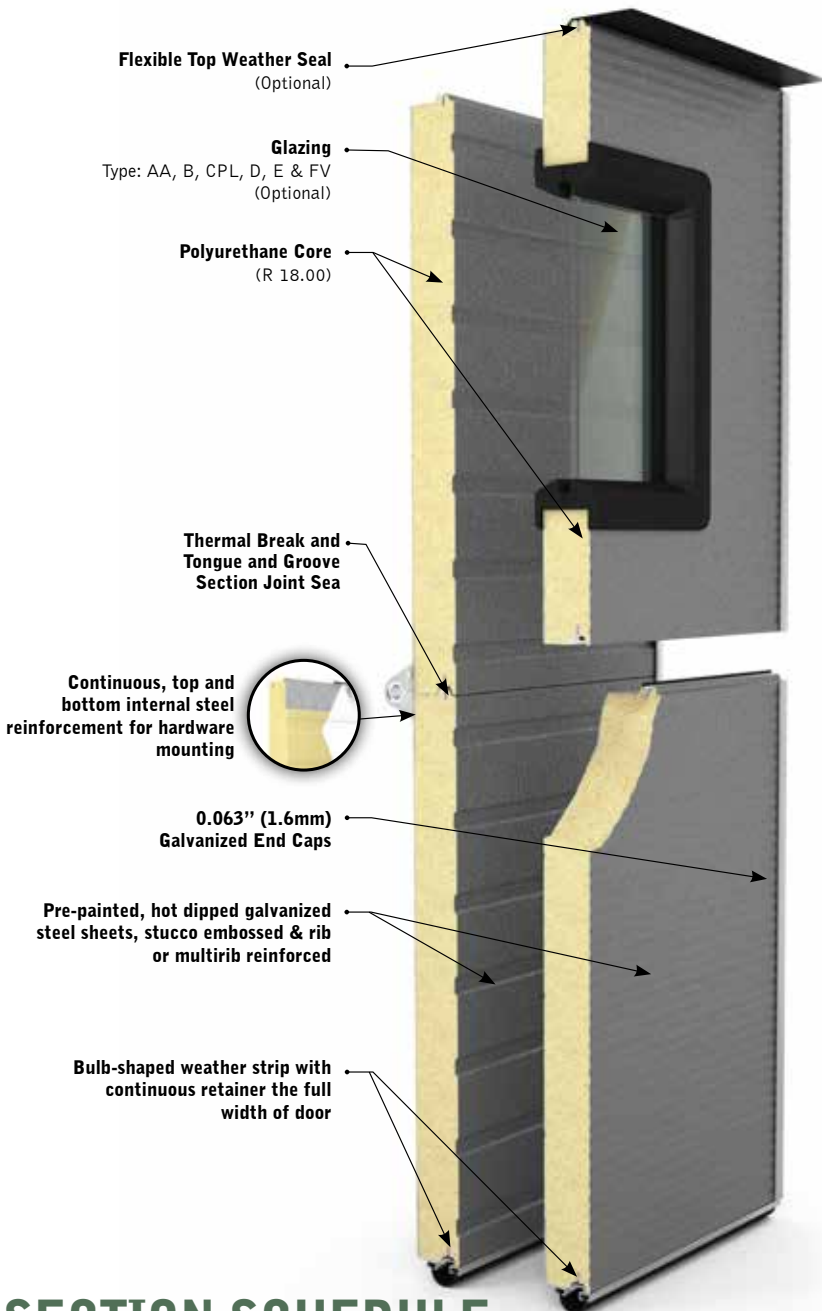

**CAFÉ**

**BLACK**

- 2" of Polyurethane insulation is zero-ozone depleting and provides higher thermal properties which result in significant energy savings
- Cavity-free, uniform insulation ensures excellent adhesion to the sheet metal resulting in an exceptional strength to weight ratio that qualifies for a wide range of applications
- Sections are evenly filled using a continuous process with CFC/HCFC-free polyurethane insulation
- Insulated sections fabricated from pre-painted, hot dipped galvanized steel sheets with rigid polyurethane insulation core, face sheet stucco embossed and rib reinforced
- Sections feature thermal break, steel-polyurethane-steel sandwich formed in a computer-controlled continuous process

## SECTION DETAILS

**SECTION THICKNESS** 2" (51mm)

**THERMAL VALUE OF SECTIONS\***  
R18 ft<sup>2</sup> hF/Btu

**FACE SHEET PROFILE** Multi-Ribbed / Ribbed

**FACE SHEET THICKNESS** 0.016" (0.41mm)

**MAXIMUM OPENING WIDTH\*\*** 24'-2" (7366mm)