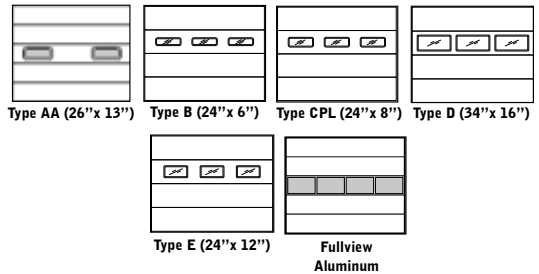

SECTION SCHEDULE

DOOR OPENING HEIGHT	Sections High	DOOR OPENING WIDTH	Max no. of Windows
7'-1" to 8'-1"	4	8'-0" to 9'-2"	2
8'-2" to 10'-1"	5	9'-3" to 12'-2"	3
10'-2" to 12'-1"	6	12'-3" to 16'-2"	4
12'-2" to 14'-1"	7	16'-3" to 19'-2"	5
14'-2" to 16'-1"	8	19'-3" to 24'-2"	6
16'-2" to 18'-1"	9		

WARRANTY

The Northland Garage Door Exclusive Warranty program can be obtained from your local dealer.

*Thermal Values Calculated.

Professionally installed and serviced by:

10932 Longwoods Road,
Delaware, ON
519-652-8312 • 1-800-263-7010
info@stewartdoor.com