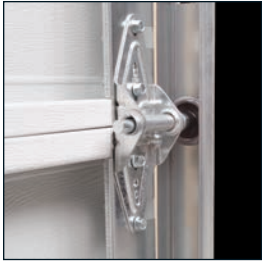

WARRANTY:

Sections*: Limited Lifetime (Rust-Through) — Hardware/Springs: 1-year

*See full warranty details, available at www.raynor.com

WWW.RAYNOR.COM

Hardware

Track formed from strong galvanized steel, paired with durable, long-wearing steel rollers ensures smooth, quiet operation.