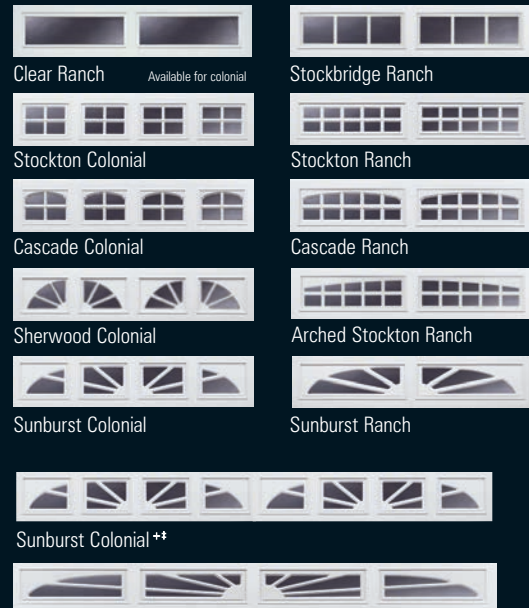

Authentic Woodgrain

Authentic woodgrain texture on the door's exterior adds visual appeal.

Carriage House Panel Option

The Carriage House panel option offers a maintenance-free carriage house design in a steel pan door. Add character to your door with attractive decorative face hardware in either Fleur-de-lis, Spade, or Spear handles or straps.

Widths: 6', 8', 9', 10', 12', 15', 16', 18'

* 7'3" height not available

PANEL STYLES*

1-Car Colonial

2-Car Colonial

1-Car Ranch

2-Car Ranch

1-Car Flush

2-Car Flush

1-Car Carriage House

2-Car Carriage House

*1-car doors shown in 8' x 7' configuration; 2-car shown in 16' x 7'.

COLOURS

SNAP-IN WINDOW STYLES**

**Not all window styles are shown. Please consult your Raynor Dealer or see the Raynor Decorative Windows literature for more options.

Windows are shown in 1-car configurations, except Sunburst Colonial and Sunray Ranch
 † Sunburst Colonial not available in 12' and 14' wide doors

800-4-RAYNOR (472-9667)

www.raynor.com

P.O. Box 448, 1101 East River Road • Dixon, IL 61021-0448