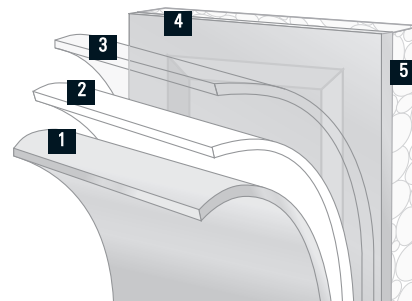

16' x 7' BuildMark, Colonial in White with Plain Colonial Windows

Defined raised panel styling combines with an authentic woodgrain texture to give your garage door curb appeal with BuildMark™ garage doors. The clean lines of colonial, ranch or flush panels add charm in an economically priced pan or insulated door. Or choose the carriage house option for a distinctive look.

- 1 Baked-on Finish
- 2 Epoxy Primer
- 3 Galvanized Layer
- 4 High-Strength Steel
- 5 Polystyrene Insulation Option

BuildMark™ sections are constructed from high-strength, rust-resistant galvanized steel and are coated with a baked-on polyester paint finish for extended life. BuildMark also offers an optional layer of polystyrene insulation for additional thermal efficiency.