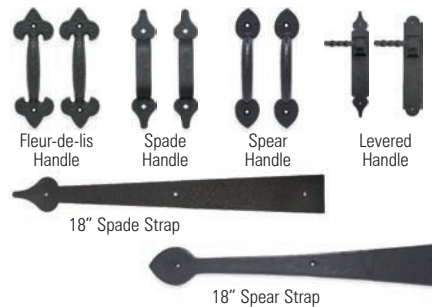

Insulation

An energy-saving core of polystyrene insulation provides added comfort and helps keep your garage quieter.

Section Joints

Strong, roll-formed tongue-and-groove meeting rails seal out wind, rain, and snow, keeping your garage dry and secure.

Authentic Woodgrain

Authentic woodgrain texture on the door's exterior adds visual appeal.

Carriage House Panel Option

The Carriage House panel option offers a maintenance-free carriage house design in a steel pan door. Add character to your door with attractive decorative face hardware in either Fleur-de-lis, Spade, or Spear handles or straps.

Decorative Hardware

The black matte powdercoated straps and handles are designed to appear hand-forged, adding a historically-accurate dimensional quality to your door.

SIZES

Heights: 6'6" through 10' in 3" increments*