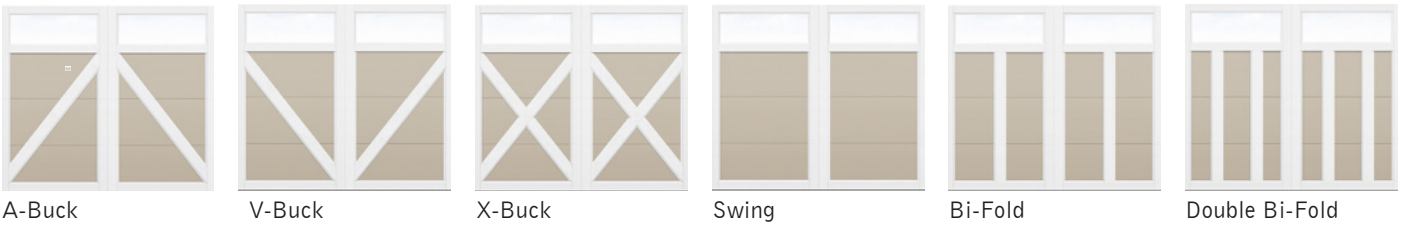

R12 Overlay

1 3/8" Carriage House Polyurethane-Insulated Door

V-Buck • Bronze • White overlays • 4-Pane Arched windows • Clear glass

Overview

- Flush door section with Fibrex® overlay boards for a carriage house appeal
- Overlay boards have beveled edges and mitered corners
- 1 3/8" (R12) section thickness
- 6 panel styles available
- 6 colour options
- 2 overlay board colours
- 16' X 10' max door size

X-Buck • White • White overlays • 3-Over-3 Rectangle windows • Clear glass

Panel Styles

A-Buck

V-Buck

X-Buck

Swing

Bi-Fold

Double Bi-Fold

Colour Options

Almond

Bronze

Brown

Desert Tan

Sandstone

White

Overlay Boards

White

Sandstone

Colours displayed will vary from the actual steel colour. Contact your local Northland dealer for colour sample.

Window Options

One Pane

Three-Over-Three Pane

One-Pane Arched

Three-Over-Three Arched