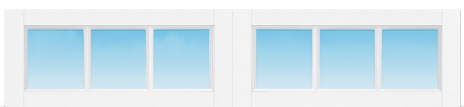

R12 OVERLAY

1 3/8" CARRIAGE HOUSE
POLYURETHANE
INSULATED DOOR

V-Buck • Bronze • White Overlays • 4-Pane Arched Windows • Clear Glass

Overview:

- Flush door section with Fibrex® Overlay Boards for a Carriage House appeal.
- Overlay Boards have Bevelled Edges and Mitered Corners.
- 1 3/8" (R12) Section Thickness
- 6 Panel Styles Available
- 6 Colour Options
- 2 Overlay Board Colours
- 16' x 10' Max Door Size

NORTHLAND
GARAGE DOORS

www.stewartdoor.com

Echo Ridge • X-Buck
 • White • White Overlays
 • 3-Over-3 Rectangle Windows
 • Clear Glass

Panel Styles:

A-Buck A-Buck X-Buck Swing Bi-Fold Double Bi-Fold

Colour Options:

Almond Bronze Brown Desert Tan Sandstone White

Overlay Board Options:

White Sandstone

Colours displayed will vary from the actual steel colour. Contact your local Northland dealer for colour samples.

Window Options:

One Pane

One-Pane Arched

Three Pane

Three-Over-Three pane

Three-Over-Three pane arched

Window Styles Not Pictured: 4 Pane Arched,
 4 Over 4 Pane and 4 Over 4 Pane Arched
 *10' (3048mm) wide doors use a 4-over-4 pattern