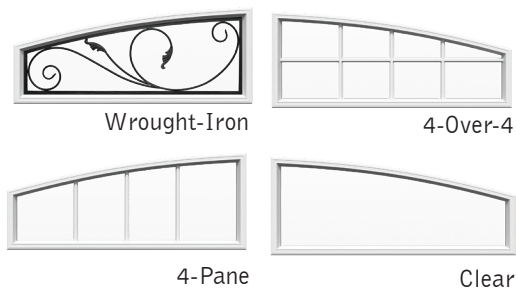

## Overview:

- 24" Top Section With Extra Large Windows
- Recessed Smooth Ranch Section and Carriage House Inlays
- 2" (R18) Section Thickness
- 5 Panel Styles Available
- 9 Colour Options
- 18' x 12' Max Door Size

**NORTHLAND**  
GARAGE DOORS

[www.stewartdoor.com](http://www.stewartdoor.com)

**Panel Styles:**

**Colour Options:**

Colours displayed will vary from the actual steel colour. Contact your local Northland dealer for colour samples.

**Window Options:**

**Rectangle**

**Two-Piece Arch**

**Glass Styles:**