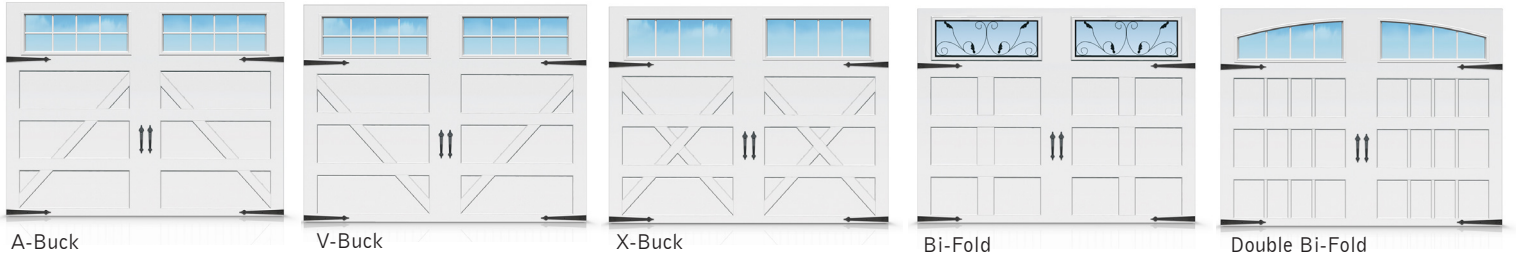

Panel Styles: