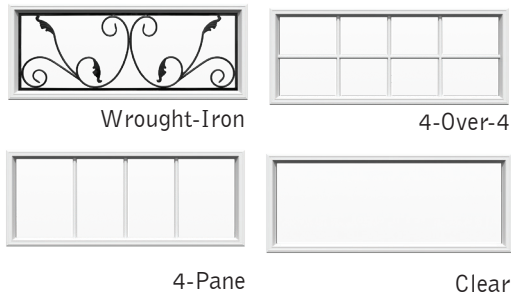

## Overview:

- 24" Top Section With Extra Large Windows
- Recessed Smooth Ranch Section and Carriage House Inlays
- 2" (R18) Section Thickness
- 5 Panel Styles Available
- 9 Colour Options
- 18' x 12' Max Door Size

**NORTHLAND**  
GARAGE DOORS

[www.stewartdoor.com](http://www.stewartdoor.com)

**Panel Styles:**

**Colour Options:**

Colours displayed will vary from the actual steel colour. Contact your local Northland dealer for colour samples.

**Window Options:**

**Rectangle**

**Two-Piece Arch**

**Glass Styles:**