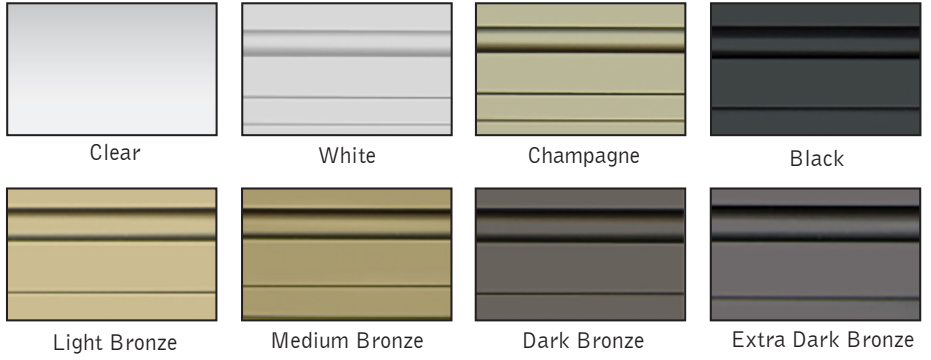

NORTHLAND

GARAGE DOORS

www.stewartdoor.com

StyleView Custom Mixed Panel, Millcreeke Design, Powdercoated Black, Satin Glass

Stylview features a series of unprecedented designs, architectural glass options and 187 ArmorBrite™ or 7 anodized colour finishes to showcase a home's unique flair. From modern styles to classic facades,

Panorama is the choice for achieving a contemporary look or accentuating the design of any residence.

Anodized Powder Coat Options:

ArmorBrite™ Colour System
Choose from over 187 ArmorBrite™ colours.

LOW-E GLASS

Colours displayed will vary from the actual steel colour. Contact your local R-W dealer for colour samples.

Glass Options:

TINTED BRONZE TINTED SMOKE WHITE LAMINATE SATIN CLEAR INSULATED ALUMINUM